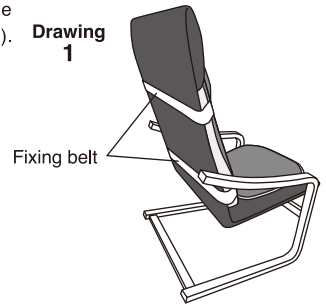

To set up the massager:

- Place the massager's main body on a stable chair or sofa and attach the main body to a backrest, such as a chair with the fixing belt (Drawing 1).
- Connect the massager's main body, AC adapter, and power cord (Drawing 2).
- Disconnect the plug cap from the power plug and firmly insert it to the root of the household outlet. After plugging into the power outlet, make sure the power button on the remote control blinks blue.
- Attach the cushioning sheet if you find the massage to be too strong (Drawing 3).

Drawing 1