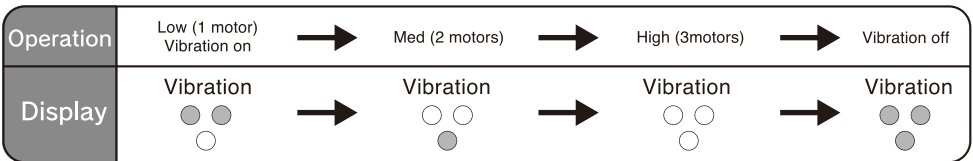

## ● Change the shiatsu ball's operation speed.

The shiatsu ball's operation speed changes as you press the button in the middle of a massage.

Operation speeds up by pressing the button.

Operation slows down by pressing the button

Unavailable for use when the manual "shiatsu" course is selected.

## ● Seat vibration on/off

Begin seat vibration by pressing the button in the middle of the massage.

Every time you press the button, the strength of vibration changes.

The display shows the vibration and strength (number of motors) via selected blue vibration lights while operating.