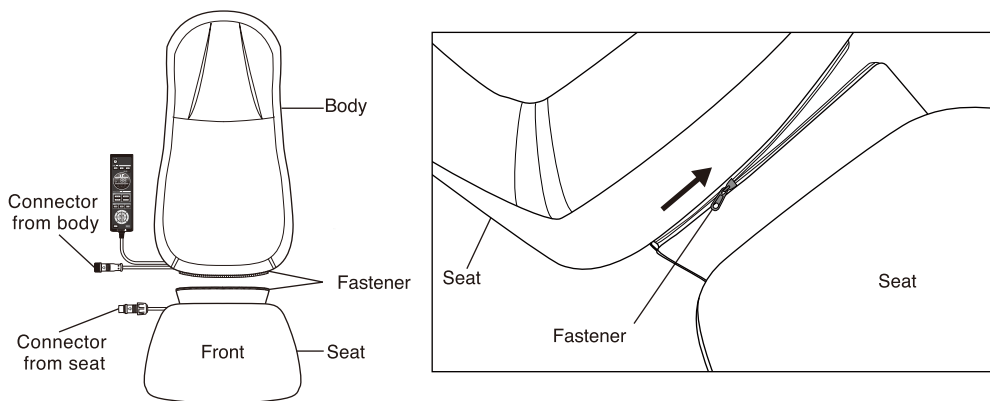

■ Preparations before use

Attach seat

Body and seat are separated. Please attach seat to the body when use.

※The back part is where the cord and plug comes out

① Attach the seat body and the seat with a fastener. Ensure the zipper fully zipped.