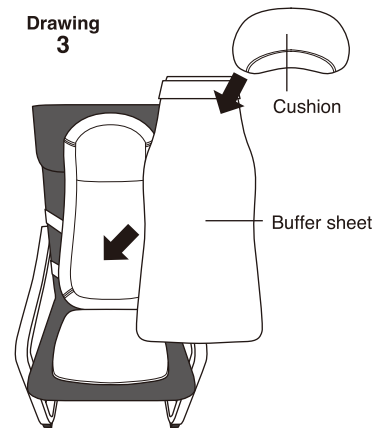

## To set up the massager:

- Place the massager's main body on a stable chair or sofa and attach the main body to a backrest, such as a chair with the fixing belt (Drawing 1).
- Connect the massager's main body, AC adapter, and power cord (Drawing 2).
- Disconnect the plug cap from the power plug and firmly insert it to the root of the household outlet. After plugging into the power outlet, make sure the power button on the remote control blinks blue.
- Attach the cushioning sheet if you find the massage to be too strong (Drawing 3).

Drawing 1

Drawing 2

Drawing 3

※Chairs for holding the main unit are sold separately.