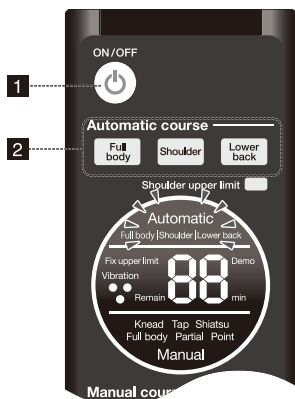

How to use

Start massage with automatic course

1 The power button, timer, divider line, and border of the display section light up in blue, and the shiatsu ball moves to the top when the power button is pressed (standby mode).

2 Choose from automatic courses “Full body,” “Shoulder,” or “Lower back” by pressing until the selected course lights up in blue.

Full body Full body massages from the neck to the lower back

Shoulder Shoulder massages from the neck to the lower back, automatically focusing on the shoulders.

Lower back Lower back massages from the neck to the lower back, automatically focusing on the lower back.

3 Massage will end automatically after 20 minutes.

When the massage is complete, the shiatsu ball automatically returns to its original position, and the power button flashes blue.