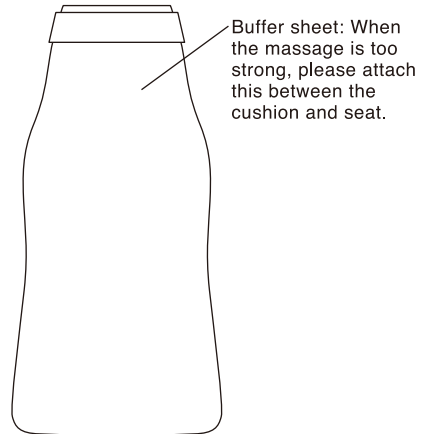

## 【Front】

Power cord

AC adapter

## Remote control

- 1** Power button  
Controls power on/off
- 2** Automatic course button  
Operates automatic massage course.
  - Full body : Massage full body
  - Shoulders : Massages full body, focusing on the shoulders
  - Lower back : Massages full body, focusing on the lower back
- 3** Shoulder upper limit button  
Set an upper shoulder limit, and the shiatsu ball will not go above the set position.
- 4** Manual course button
  - Knead : knead massage
  - Tap : Tap massage
  - Shiatsu : Shiatsu massage
  - Knead Tap : Knead and tap massage

- 5** Range button  
Set the vertical movement range of the shiatsu ball during manual course.
  - Full body : Vertical movement on full body.
  - Partial : Vertical movement within the range of 15 cm from the pressed point.
  - Point : Fix shiatsu ball at the pressed position.
 ※Unavailable to use point button during shiatsu massage
- 6** Up Down button  
Shiatsu ball go upward or downward.  
※Available during “partial” “point” of manual course is selected.
- 7** Up down fast slow button  
Speed up or down the vertical movement of shiatsu ball.  
※Unavailable to use during “point” of manual course is selected.
- 8** Movement fast slow button  
Speed up or down the kneading/tapping of shiatsu ball massage.  
※Unavailable to use during “shiatsu” of manual course is selected.
- 9** Wide narrow button  
Increase or decrease the width of shiatsu ball  
※Only available to use during “tap” and “shiatsu” of manual course is selected.
- 10** Vibration button  
Power on and off seat vibration and changing the strength of vibration.
- 11** Stop button