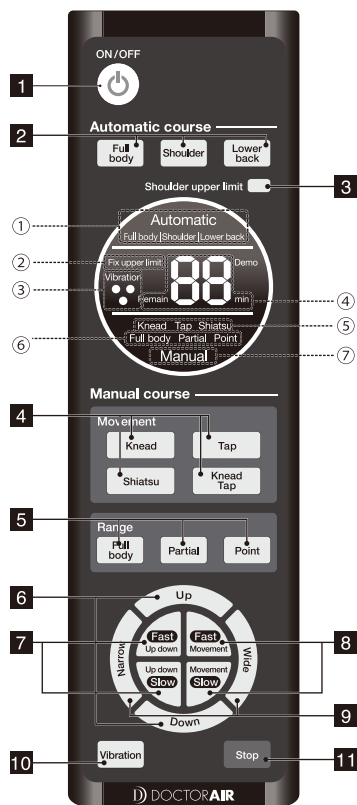

## 【Front】

Power cord

AC adapter

## Remote control

- 1** Power button  
Controls power on/off
- 2** Automatic course button  
Operates automatic massage course.
  - Full body : Massage full body
  - Shoulders : Massages full body, focusing on the shoulders
  - Lower back : Massages full body, focusing on the lower back
- 3** Shoulder upper limit button  
Set an upper shoulder limit, and the shiatsu ball will not go above the set position.
- 4** Manual course button
  - Knead : knead massage
  - Tap : Tap massage
  - Shiatsu : Shiatsu massage
  - Knead Tap : Knead and tap massage

- 5** Range button  
Set the vertical movement range of the shiatsu ball during manual course.
  - Full body : Vertical movement on full body.
  - Partial : Vertical movement within the range of 15 cm from the pressed point.
  - Point : Fix shiatsu ball at the pressed position.
 ※Unavailable to use point button during shiatsu massage
- 6** Up Down button  
Shiatsu ball go upward or downward.  
※Available during “partial” “point” of manual course is selected.
- 7** Up down fast slow button  
Speed up or down the vertical movement of shiatsu ball.  
※Unavailable to use during “point” of manual course is selected.
- 8** Movement fast slow button  
Speed up or down the kneading/tapping of shiatsu ball massage.  
※Unavailable to use during “shiatsu” of manual course is selected.
- 9** Wide narrow button  
Increase or decrease the width of shiatsu ball  
※Only available to use during “tap” and “shiatsu” of manual course is selected.
- 10** Vibration button  
Power on and off seat vibration and changing the strength of vibration.
- 11** Stop button