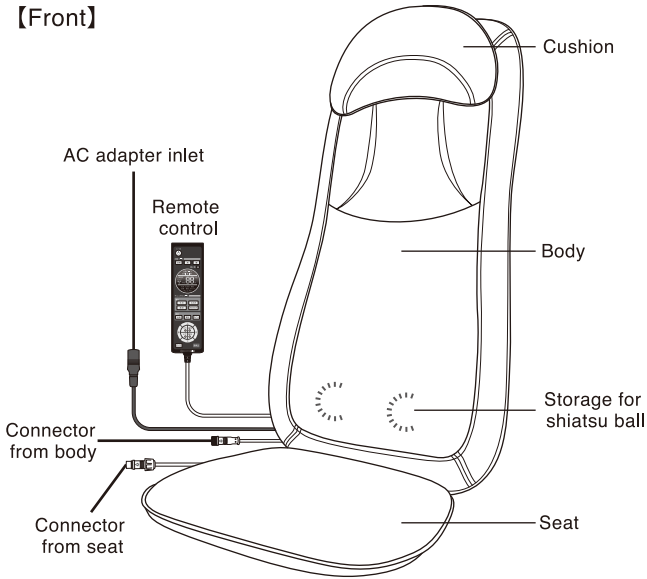

■ Name of each part

【Front】