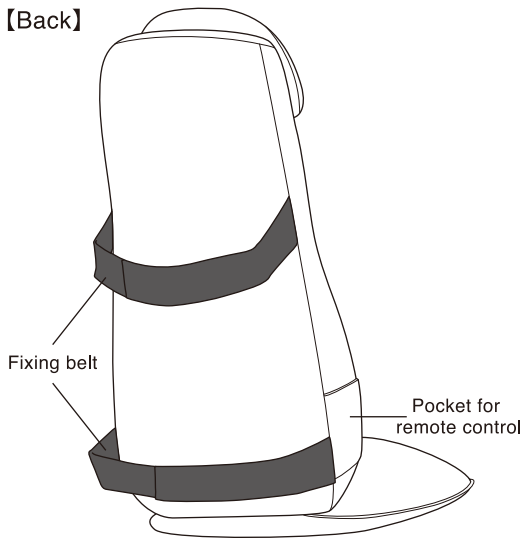

## 【Front】

Power cord

AC adapter

## Remote control

- 1** Power button  
Controls power on/off
- 2** Automatic course button  
Operates automatic massage course.
  - Full body : Massage full body
  - Shoulders : Massages full body, focusing on the shoulders
  - Lower back : Massages full body, focusing on the lower back
- 3** Shoulder upper limit button  
Set an upper shoulder limit, and the shiatsu ball will not go above the set position.
- 4** Manual course button
  - Knead : knead massage
  - Tap : Tap massage
  - Shiatsu : Shiatsu massage
  - Knead Tap : Knead and tap massage