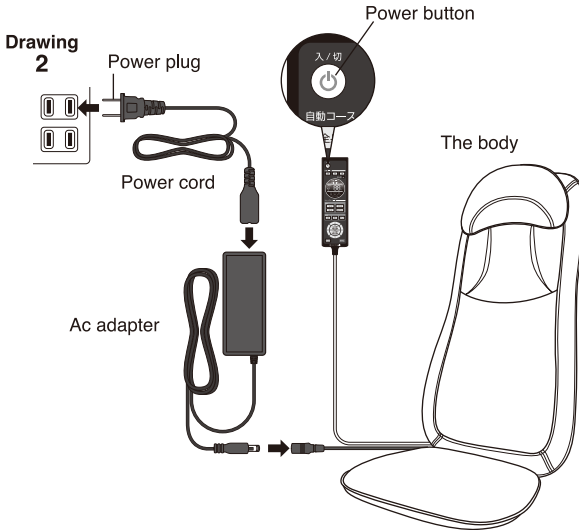

To set up the massager:

- Place the massager's main body on a stable chair or sofa and attach the main body to a backrest, such as a chair with the fixing belt (Drawing 1).
- Connect the massager's main body, AC adapter, and power cord (Drawing 2).
- Disconnect the plug cap from the power plug and firmly insert it to the root of the household outlet. After plugging into the power outlet, make sure the power button on the remote control blinks blue.
- Attach the cushioning sheet if you find the massage to be too strong (Drawing 3).

Drawing 2

※Chairs for holding the main unit are sold separately.

⚠ Caution

- Do not use on chairs with casters or rotating chair.
- When using with a chair with a reclining function, be careful not to lean back during use.
- When using with a seat chair, do not use it on a hot carpet.
- Unit may scratch chair or sofa surfaces, place a rug beneath it to prevent this.
- When installing the chair or moving the massager's main body, do not drag the remote control or AC adapter. Store the remote control in the remote control pocket on the side of the main unit and remove the AC adapter from the main body of the massager.
- When inserting the AC adapter and power cord into an outlet or an adapter jack of the massager main body, insert it firmly into the base.